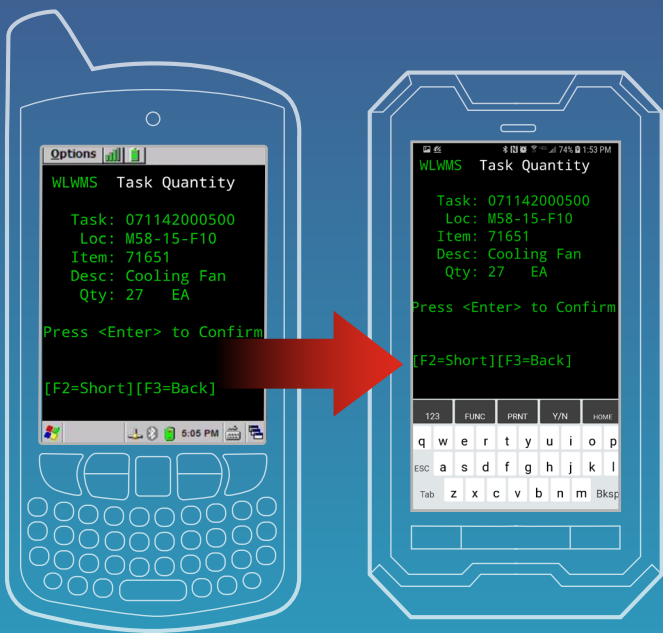

### Migrate in Minutes

Existing telnet or web app interface with all the capabilities of existing apps.